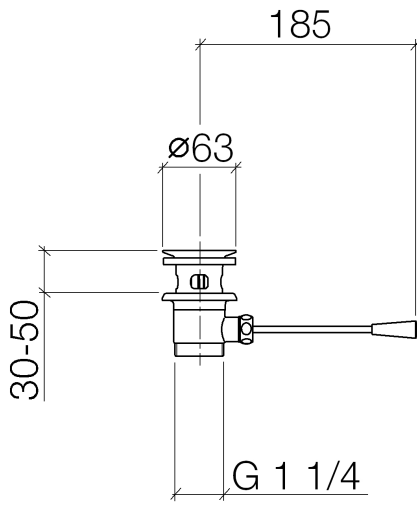

**Basin Waste 1 1/4" - Brushed Durabronze (23kt Gold)**

IMO

10 300 970

- length of knee lever 185 mm

Only suitable for basins with an overflow.

Fits: IMO, LULU, MADISON, MEM, TARA, CL.1, LISSÉ, VAIA, META, CYO

	Brushed Durabronze (23kt Gold)	10 300 970-28
	Chrome	10 300 970-00
	Brushed Platinum	10 300 970-06
	Platinum	10 300 970-08
	Durabronze (23kt Gold)	10 300 970-09
	Dark Chrome	10 300 970-19
	Light Gold	10 300 970-26
	Brushed Light Gold	10 300 970-27
	Matte Black	10 300 970-33
	Brushed Bronze	10 300 970-42
	Brushed Champagne (22kt Gold)	10 300 970-46
	Champagne (22kt Gold)	10 300 970-47
	Brushed Chrome	10 300 970-93
	Brushed Dark Platinum	10 300 970-99

10 300 970

10 300 970

Parts for other finishes can be found here: [Chrome](#)

**Spare parts list**

No.	Item Number	Name	Quantity used	Delivery time
1	90 11 01 026 00-28	cup	1	20
2	04 31 20 016 00-28	plug	1	-
Spare part can no longer be ordered, please order the replacement item				
3	04 28 10 026 00 90	accessories	1	2
4	09 14 03 025 90	seal	1	2
5	09 11 01 023-28	cup	1	20
6	09 14 05 040 90	seal	1	2
7	09 31 09 055-28	pull-rod	1	20
8	09 30 11 049 90	disc	1	2
9	09 23 30 003-28	nut	1	20
10	09 20 01 040-28	handle	1	20