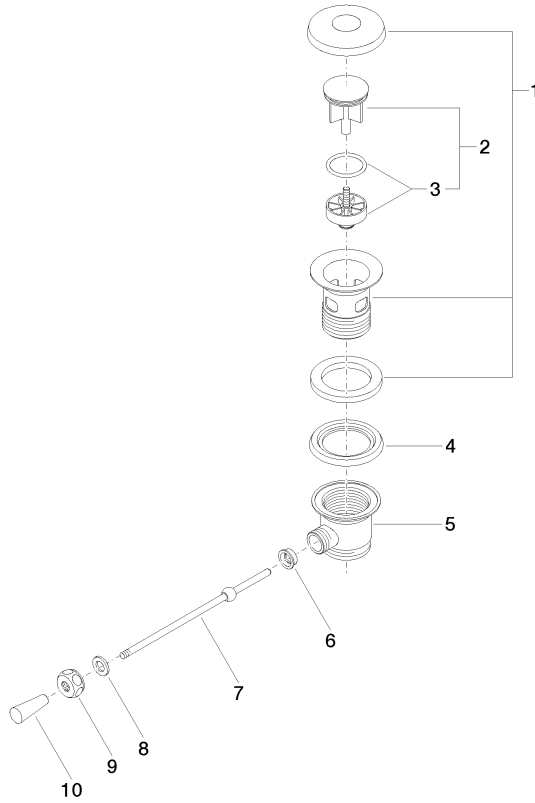

**Basin Waste 1 1/4" - Brushed Durabronze (23kt Gold)**

IMO

10 300 970

- length of knee lever 185 mm

Only suitable for basins with an overflow.

Fits: IMO, LULU, MADISON, MEM, TARA, CL.1, LISSÉ, VAIA, META, CYO

	Brushed Durabronze (23kt Gold)	10 300 970-28
	Chrome	10 300 970-00
	Brushed Platinum	10 300 970-06
	Platinum	10 300 970-08
	Durabronze (23kt Gold)	10 300 970-09
	Dark Chrome	10 300 970-19
	Light Gold	10 300 970-26
	Brushed Light Gold	10 300 970-27
	Matte Black	10 300 970-33
	Brushed Bronze	10 300 970-42
	Brushed Champagne (22kt Gold)	10 300 970-46
	Champagne (22kt Gold)	10 300 970-47
	Brushed Chrome	10 300 970-93
	Brushed Dark Platinum	10 300 970-99

10 300 970

10 300 970

Parts for other finishes can be found here: [Chrome](#)

**Spare parts list**

No.	Item Number	Name	Quantity used	Delivery time
1	90 11 01 026 00-28	cup	1	20
2	04 31 20 016 00-28	plug	1	-
Spare part can no longer be ordered, please order the replacement item				
3	04 28 10 026 00 90	accessories	1	2
4	09 14 03 025 90	seal	1	2
5	09 11 01 023-28	cup	1	20
6	09 14 05 040 90	seal	1	2
7	09 31 09 055-28	pull-rod	1	20
8	09 30 11 049 90	disc	1	2
9	09 23 30 003-28	nut	1	20
10	09 20 01 040-28	handle	1	20